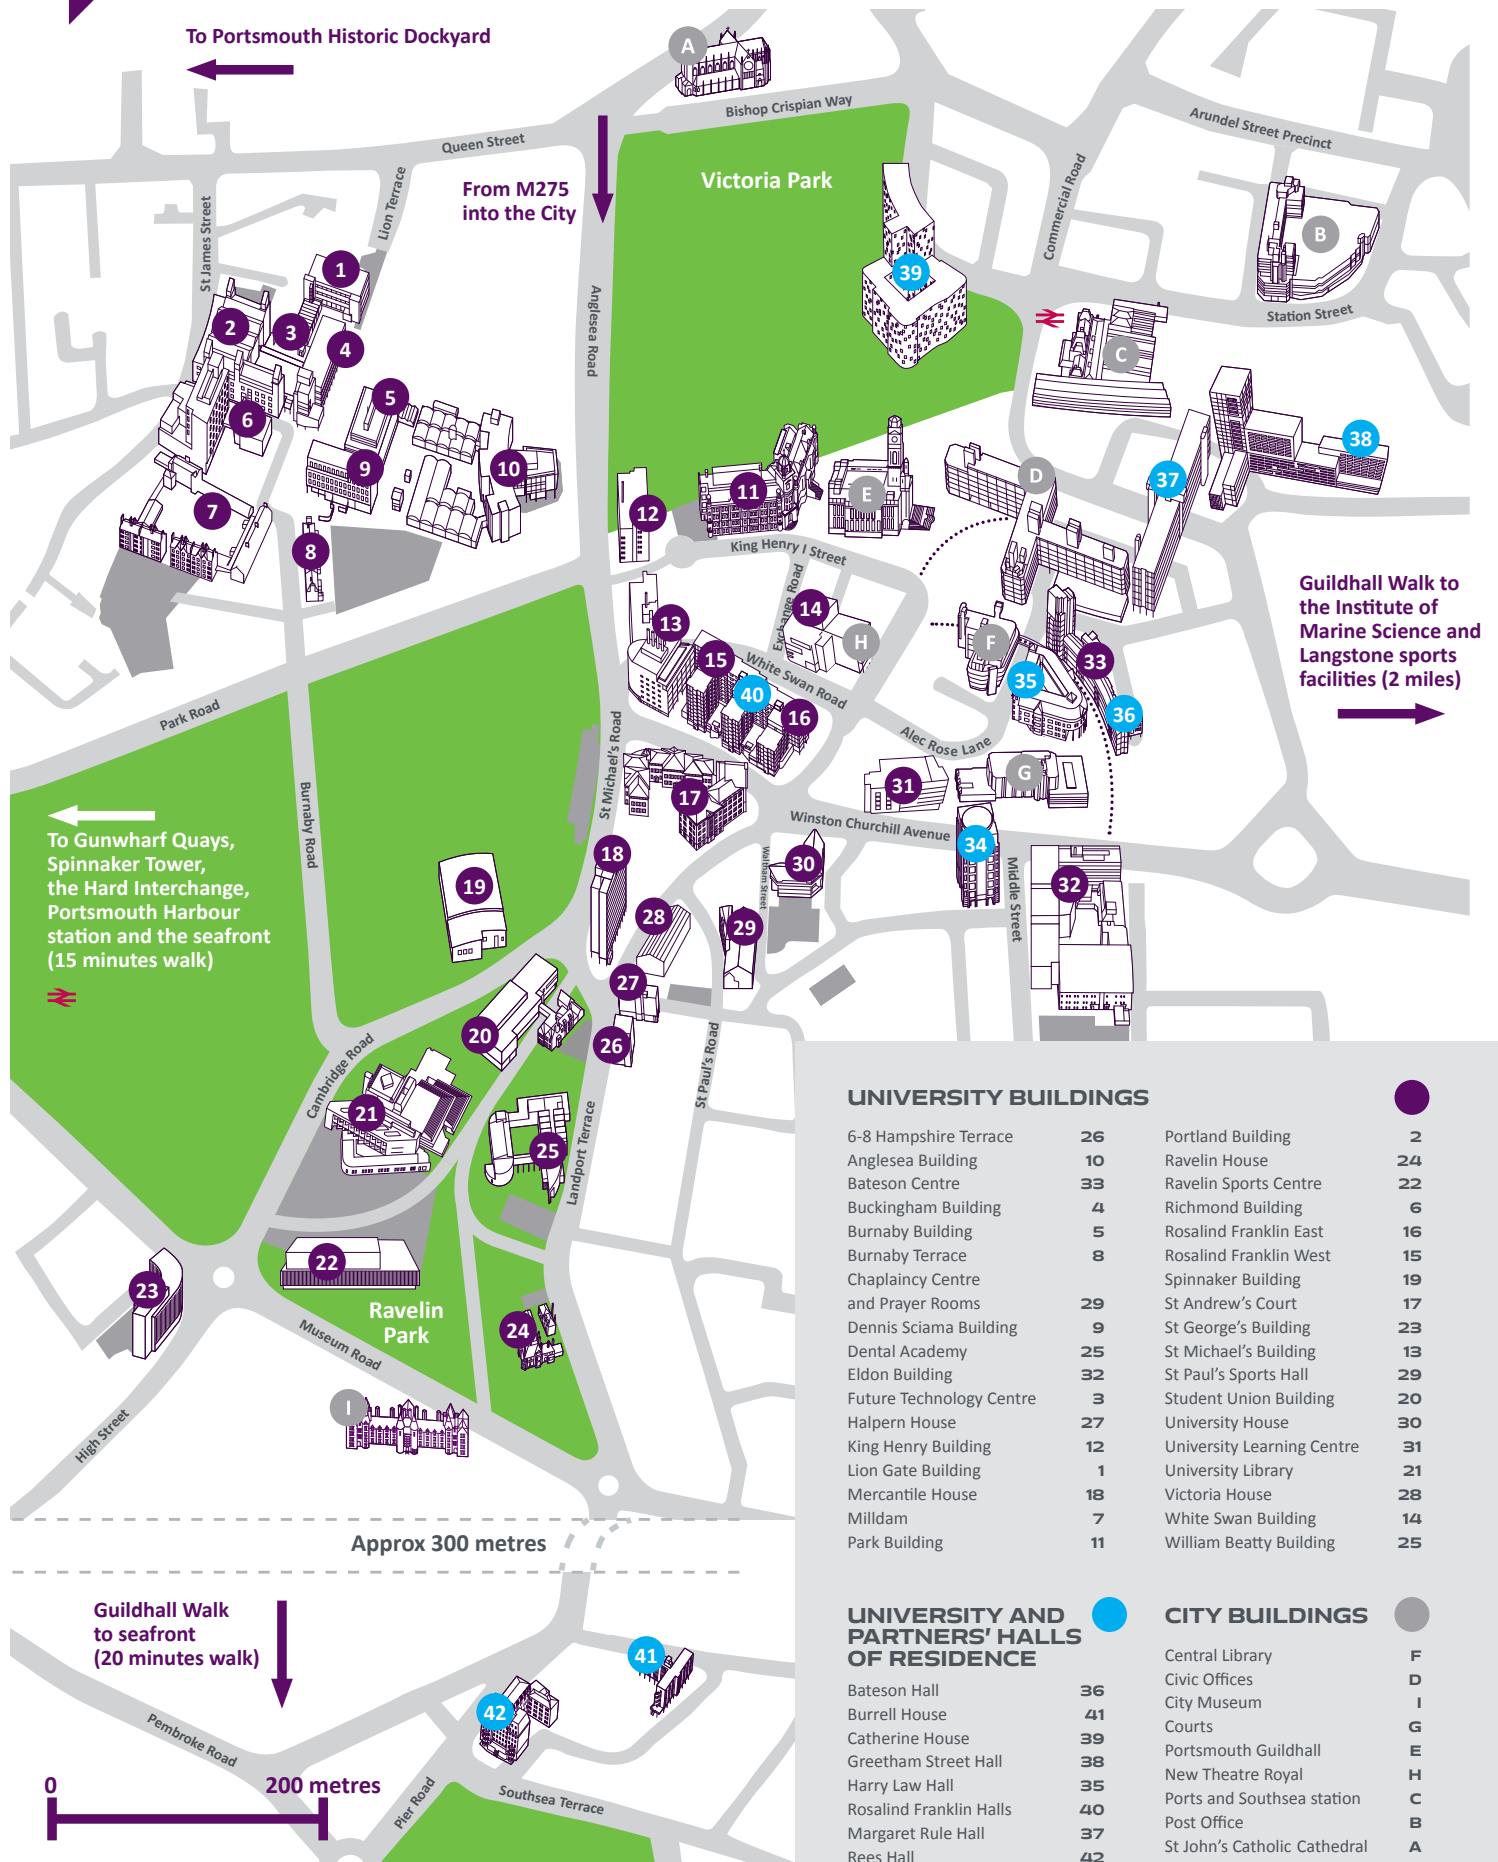

UNIVERSITY OF PORTSMOUTH

UNIVERSITY BUILDINGS

6-8 Hampshire Terrace	26	Portland Building	2
Anglesea Building	10	Ravelin House	24
Bateson Centre	33	Ravelin Sports Centre	22
Buckingham Building	4	Richmond Building	6
Burnaby Building	5	Rosalind Franklin East	16
Burnaby Terrace	8	Rosalind Franklin West	15
Chaplaincy Centre and Prayer Rooms	29	Spinnaker Building	19
Dennis Sciana Building	9	St Andrew's Court	17
Dental Academy	25	St George's Building	23
Eldon Building	32	St Michael's Building	13
Future Technology Centre	3	St Paul's Sports Hall	29
Halpern House	27	Student Union Building	20
King Henry Building	12	University House	30
Lion Gate Building	1	University Learning Centre	31
Mercantile House	18	University Library	21
Milldam	7	Victoria House	28
Park Building	11	White Swan Building	14
		William Beatty Building	25

UNIVERSITY AND PARTNERS' HALLS OF RESIDENCE

Bateson Hall	36
Burrell House	41
Catherine House	39
Greatham Street Hall	38
Harry Law Hall	35
Rosalind Franklin Halls	40
Margaret Rule Hall	37
Rees Hall	42
Trafalgar Hall	34

CITY BUILDINGS

Central Library	F
Civic Offices	D
City Museum	I
Courts	G
Portsmouth Guildhall	E
New Theatre Royal	H
Ports and Southsea station	C
Post Office	B
St John's Catholic Cathedral	A

Approx 300 metres

Guildhall Walk to seafront (20 minutes walk)

200 metres

0