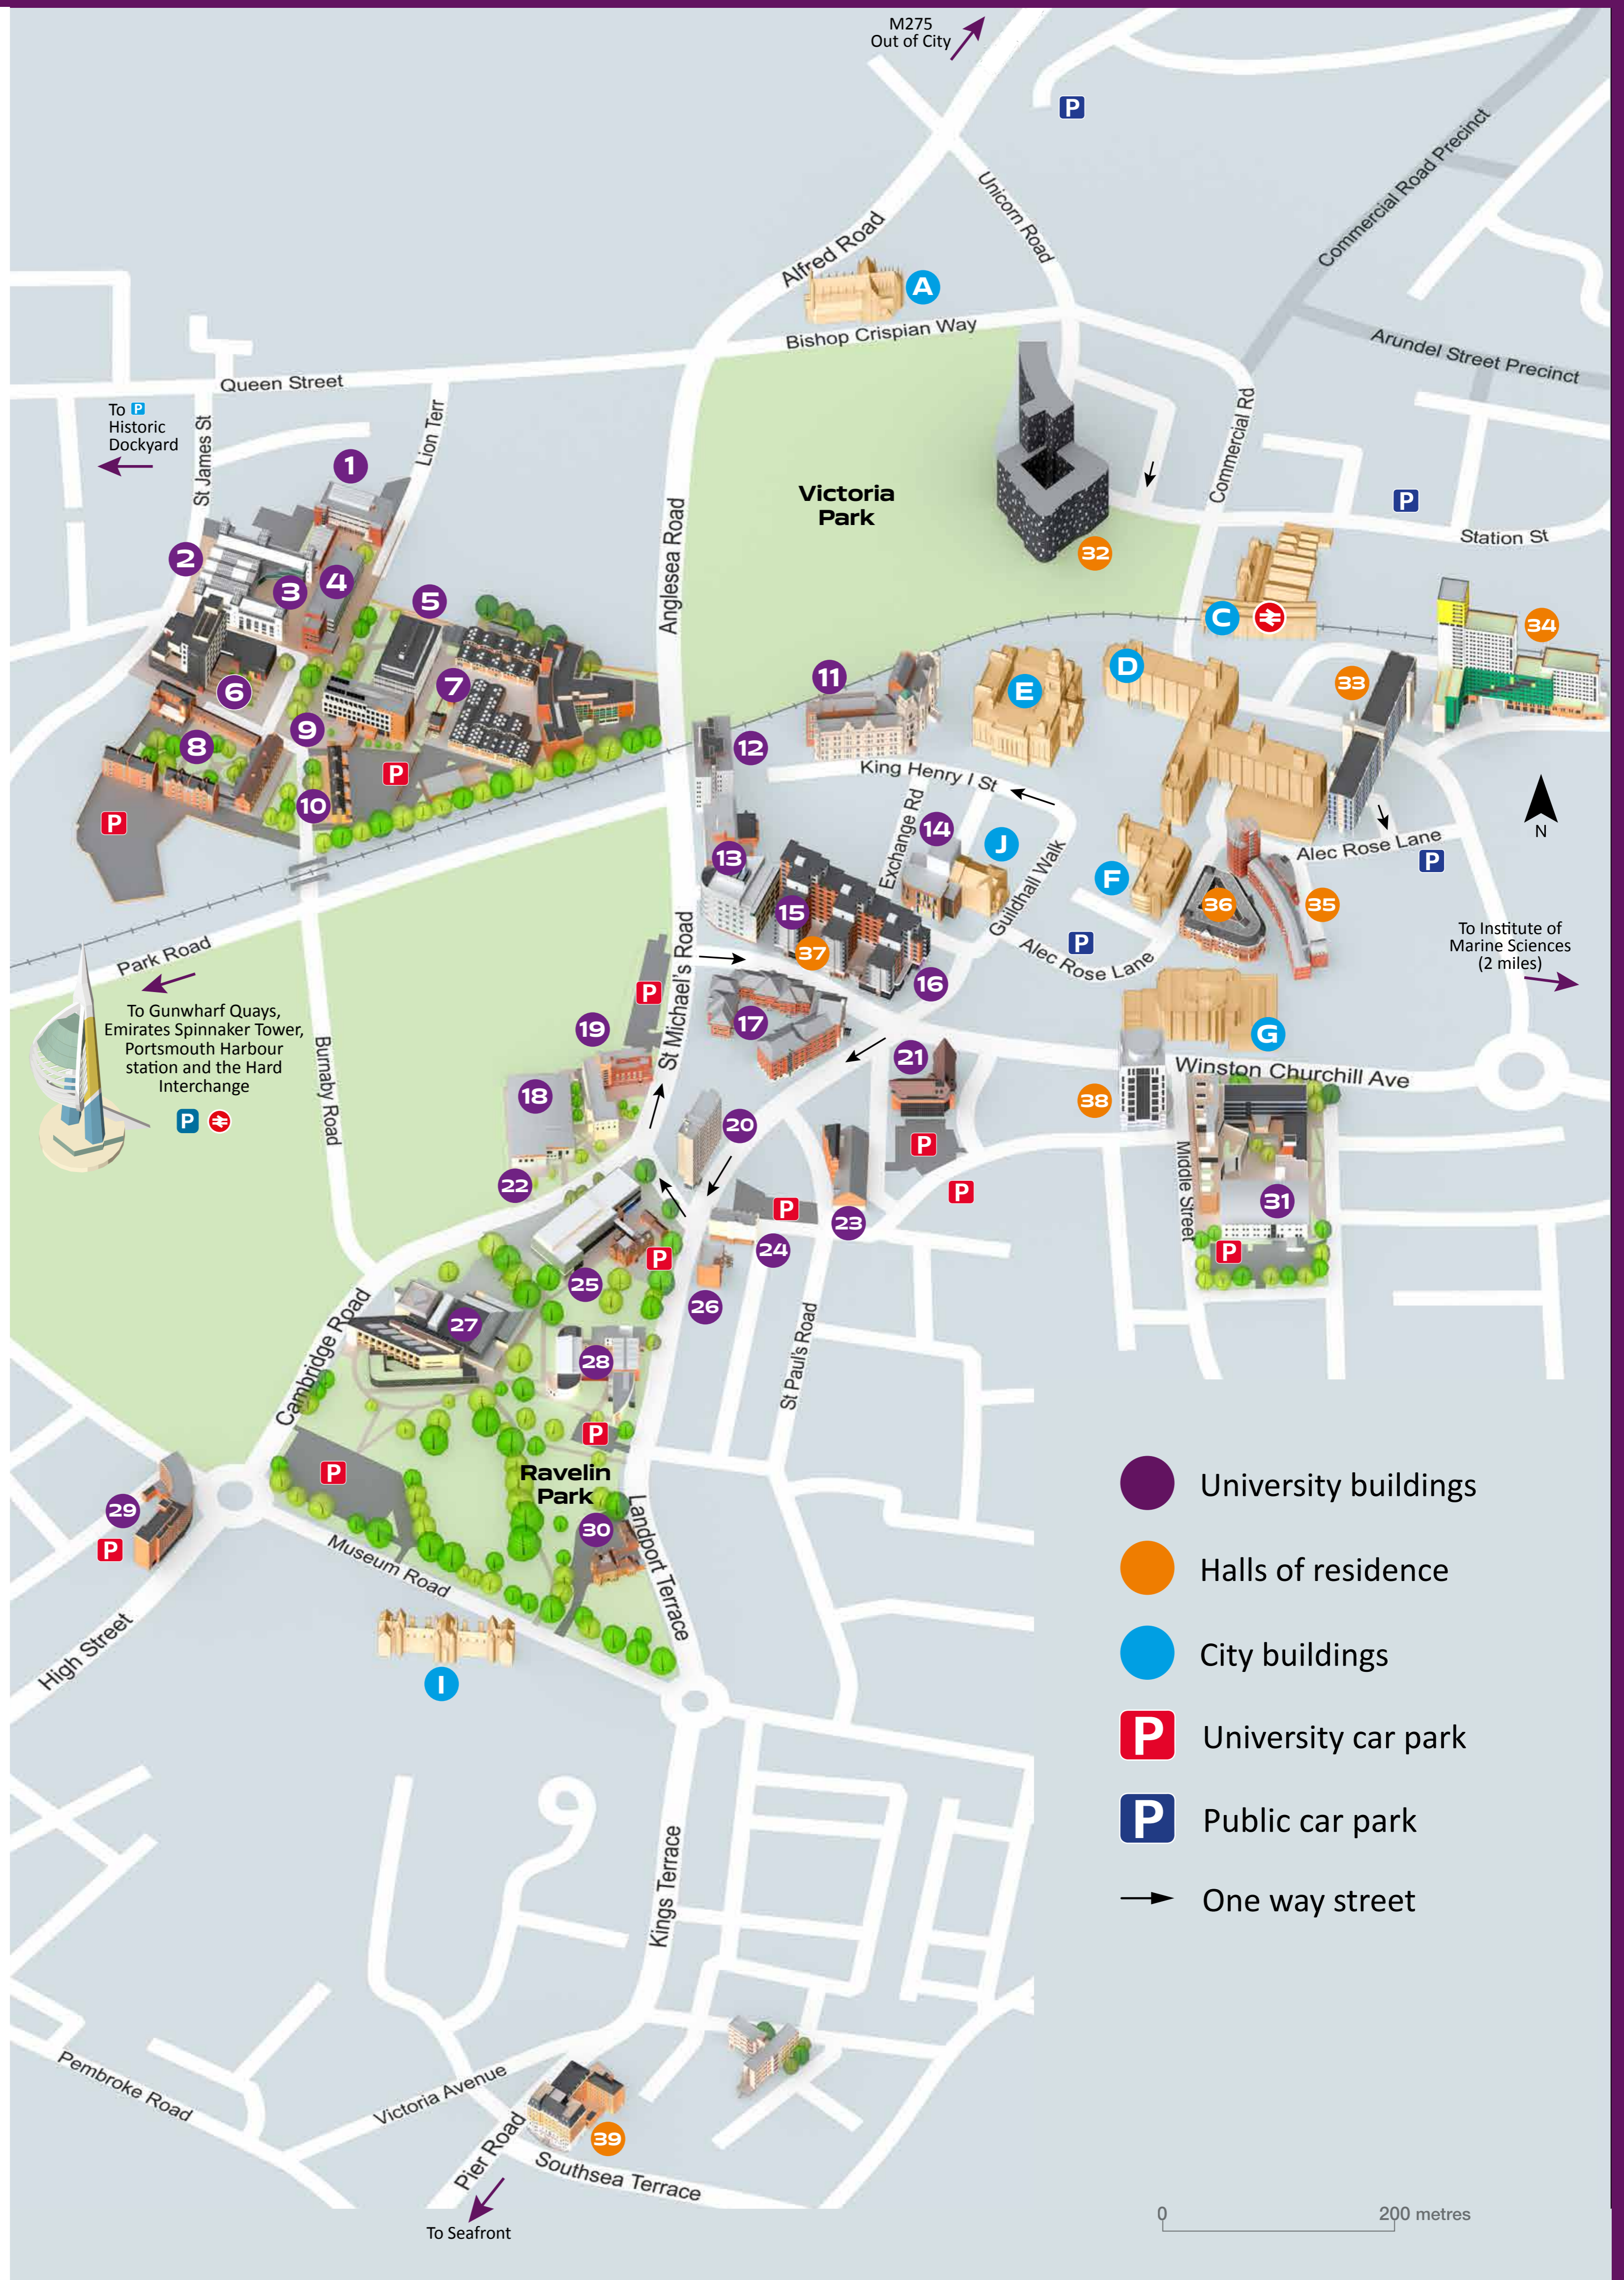

UNIVERSITY BUILDINGS

6-8 Hampshire Terrace	26
Anglesea Building	7
Buckingham Building	4
Burnaby Building	5
Burnaby Terrace	10
Dennis Sciama Building	9
Dental Academy	28
Eldon Building	31
Future Technology Centre	3
Halpern House	24
James Watson East	16
James Watson West	15
King Henry Building	12
Lion Gate Building	1
Mercantile House	20
Milldam	8
Nuffield Centre	19
Park Building	11
Portland Building	2
Ravelin House	30
Richmond Building	6
Spinnaker Building	18
Spinnaker Sports Centre	22
St Andrew's Court	17
St George's Building	29
St Michael's Building	13
St Paul's Sports Centre	23
Union Building	25
University House	21
University Library	27
White Swan Building	14

UNIVERSITY AND PARTNERS' HALLS OF RESIDENCE

Bateson Hall	35
Catherine House	32
Greetham Street Hall	34
Harry Law Hall	36
James Watson Hall	37
Margaret Rule Hall	33
Rees Hall	39
Trafalgar Hall	38

CITY BUILDINGS

Central Library	F
Civic Offices	D
City Museum	I
Courts	G
Guildhall	E
New Theatre Royal	J
Portsmouth and Southsea station	C
St John's Catholic Cathedral	A

Teaching
Excellence
Framework

UNIVERSITY OF
PORTSMOUTH