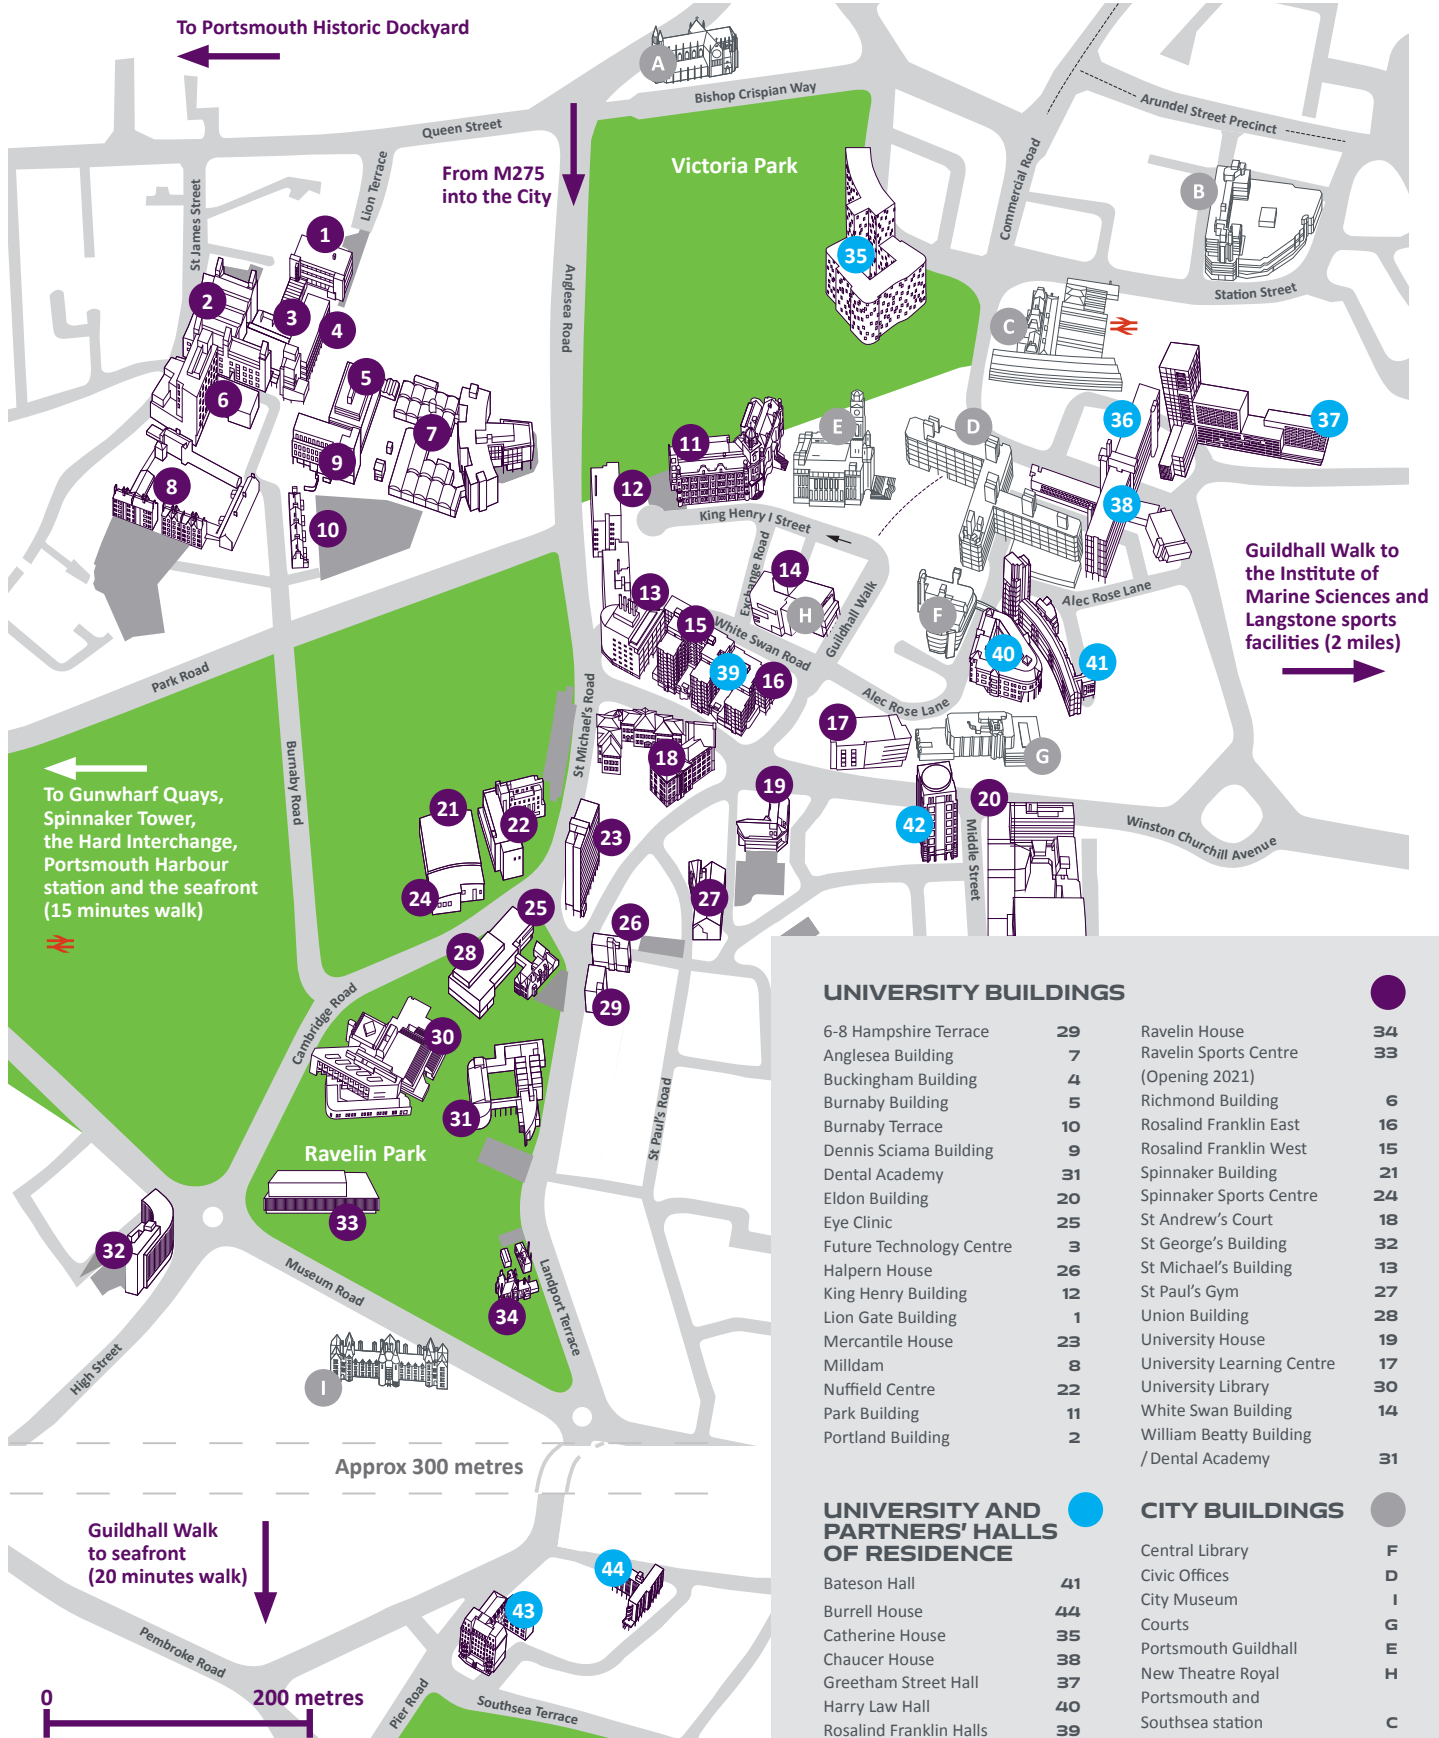

## UNIVERSITY BUILDINGS

6-8 Hampshire Terrace	29	Ravelin House	34
Anglesea Building	7	Ravelin Sports Centre (Opening 2021)	33
Buckingham Building	4	Richmond Building	6
Burnaby Building	5	Rosalind Franklin East	16
Burnaby Terrace	10	Rosalind Franklin West	15
Dennis Sciana Building	9	Spinnaker Building	21
Dental Academy	31	Spinnaker Sports Centre	24
Eldon Building	20	St Andrew's Court	18
Eye Clinic	25	St George's Building	32
Future Technology Centre	3	St Michael's Building	13
Halpern House	26	St Paul's Gym	27
King Henry Building	12	Union Building	28
Lion Gate Building	1	University House	19
Mercantile House	23	University Learning Centre	17
Milldam	8	University Library	30
Nuffield Centre	22	White Swan Building	14
Park Building	11	William Beatty Building / Dental Academy	31
Portland Building	2		

## UNIVERSITY AND PARTNERS' HALLS OF RESIDENCE

Bateson Hall	41
Burrell House	44
Catherine House	35
Chaucer House	38
Greatham Street Hall	37
Harry Law Hall	40
Rosalind Franklin Halls	39
Margaret Rule Hall	36
Rees Hall	43
Trafalgar Hall	42

## CITY BUILDINGS

Central Library	F
Civic Offices	D
City Museum	I
Courts	G
Portsmouth Guildhall	E
New Theatre Royal	H
Portsmouth and Southsea station	C
Post Office	B
St John's Catholic Cathedral	A